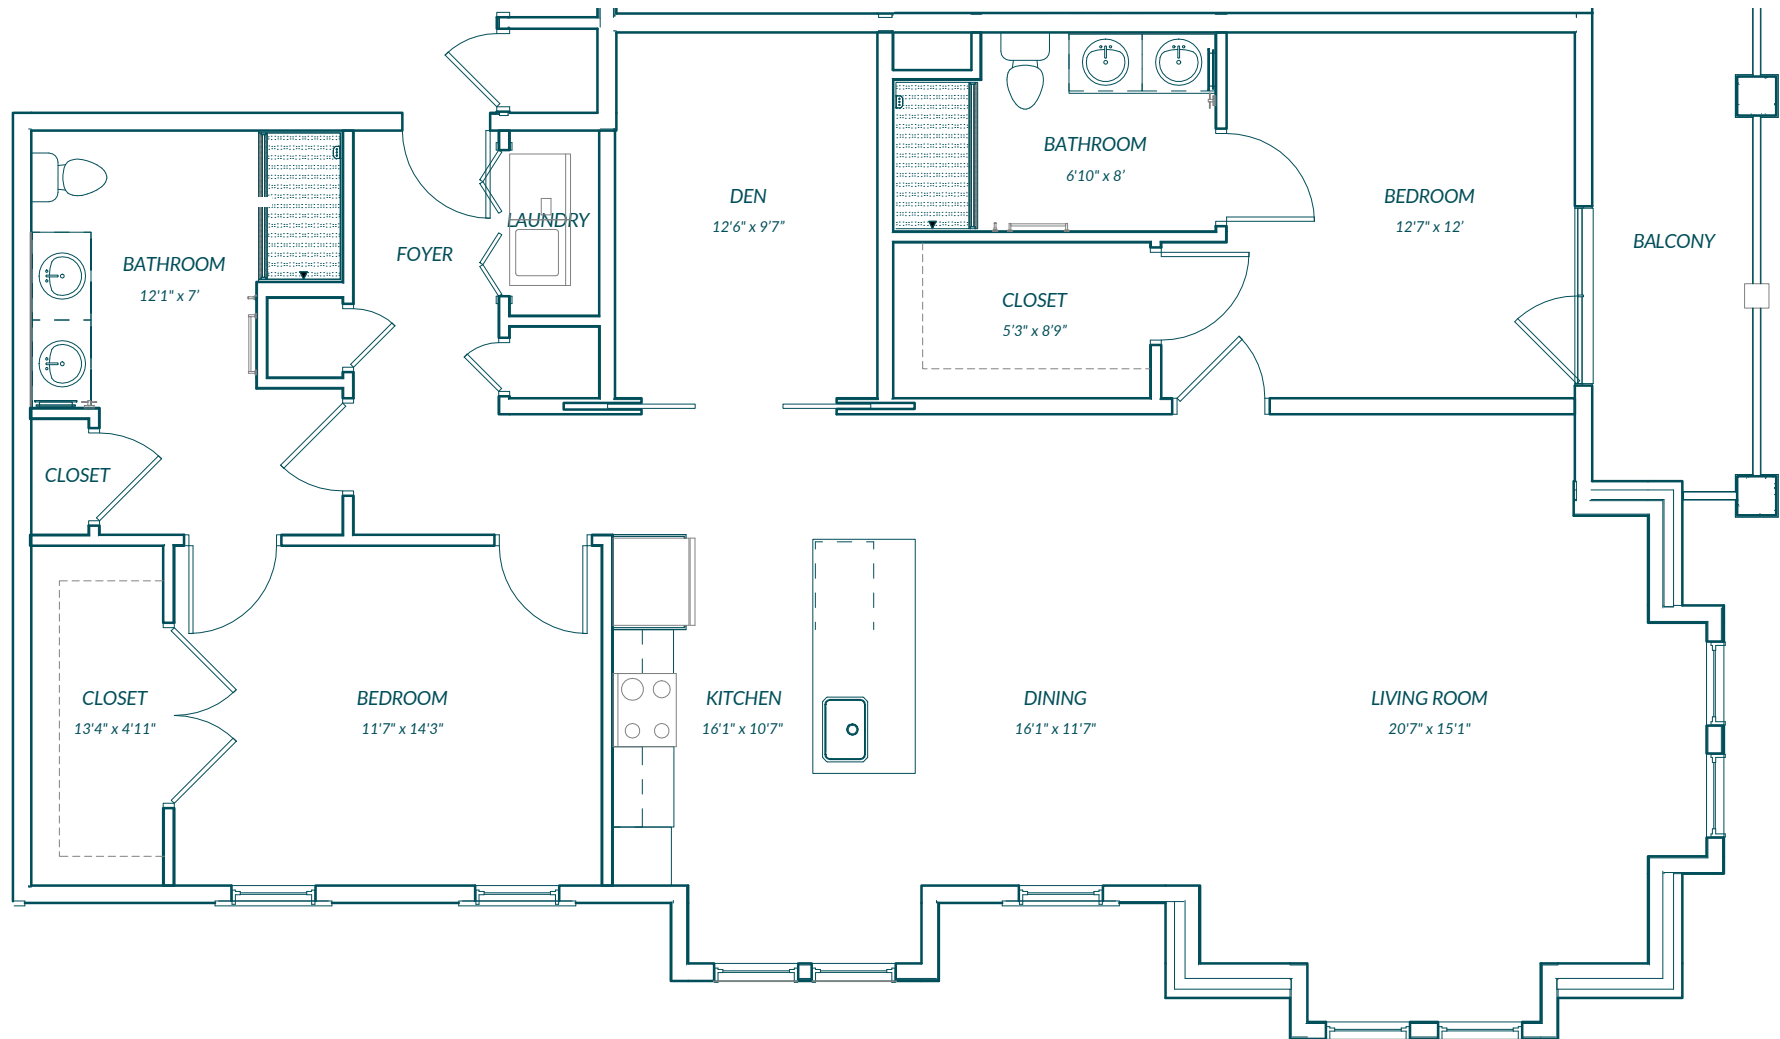

THE COLEMAN

2 bedrooms · 2 baths · 1,217 square feet

THE HERITAGE

2 bedrooms · 2 baths · 1,178 square feet

THE LAFAYETTE

1 bedroom · 1.5 baths · 756 square feet

THE OAKLAND 1

2 bedrooms · 1 den · 2 baths · 1,407 square feet

THE OAKLAND 2

2 bedrooms · 1 den · 2 baths · 1,565 square feet

THE OAKLAND 2C

2 bedrooms · 1 den · 2 baths · 1,407 square feet

THE OAKLAND 3

2 bedrooms · 1 den · 1 sitting room · 2 baths · 1,740 square feet

THE OAKLAND TOWER

2 bedrooms · 1 den · 2 baths · 1,553 square feet

THE PALMETTO

1 bedroom · 1 den · 2 baths · 949 square feet

THE RUTLEDGE

1 bedroom · 1 den · 1.5 baths · 939 square feet

THE SAWGRASS

1 bedroom · 1 bath · 696 square feet