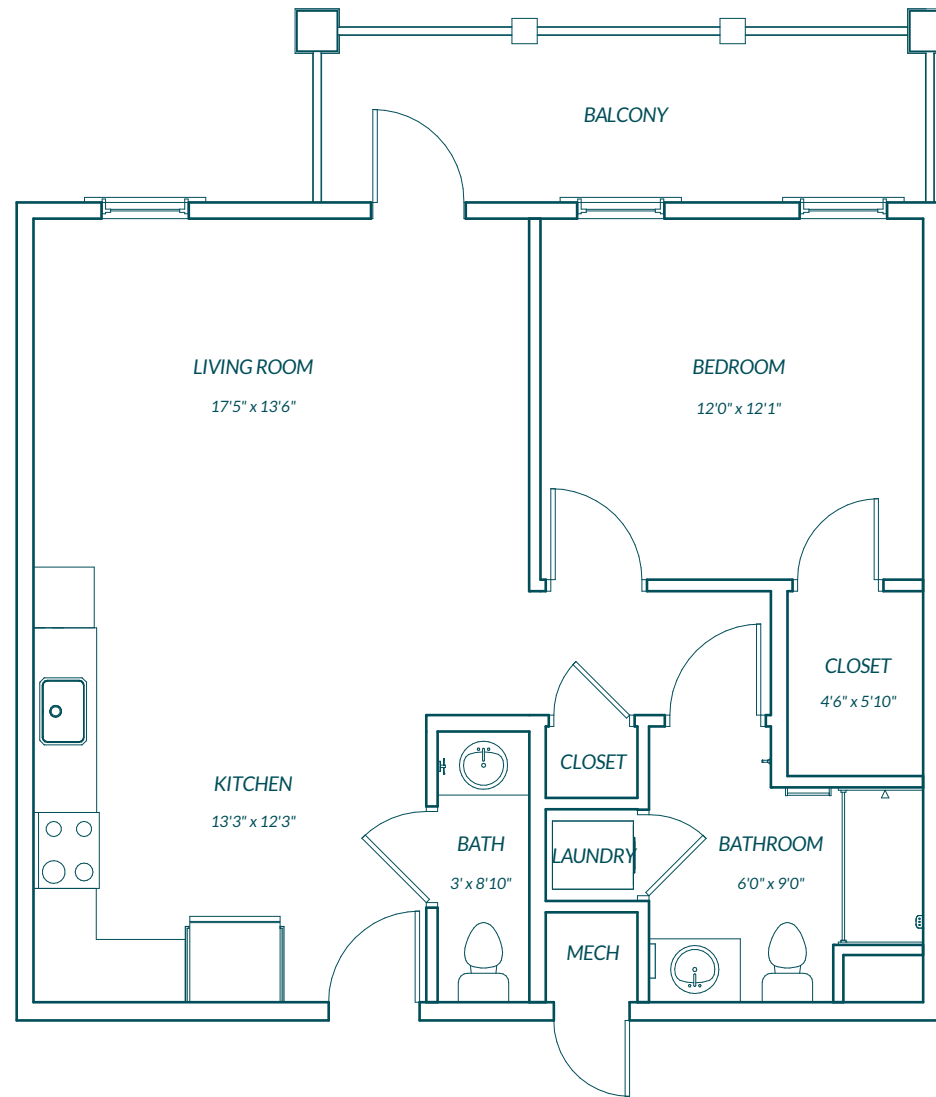

THE COLEMAN

2 bedrooms · 2 baths · 1,217 square feet

THE HERITAGE

2 bedrooms · 2 baths · 1,178 square feet

THE LAFAYETTE

1 bedroom · 1.5 baths · 756 square feet

THE OAKLAND 1

2 bedrooms · 1 den · 2 baths · 1,407 square feet

THE OAKLAND 2

2 bedrooms · 1 den · 2 baths · 1,565 square feet

THE OAKLAND 2C

2 bedrooms · 1 den · 2 baths · 1,407 square feet

THE OAKLAND 3

2 bedrooms · 1 den · 1 sitting room · 2 baths · 1,740 square feet

THE OAKLAND TOWER

2 bedrooms · 1 den · 2 baths · 1,553 square feet

THE PALMETTO

1 bedroom · 1 den · 2 baths · 949 square feet

THE RUTLEDGE

1 bedroom · 1 den · 1.5 baths · 939 square feet

THE SAWGRASS

1 bedroom · 1 bath · 696 square feet