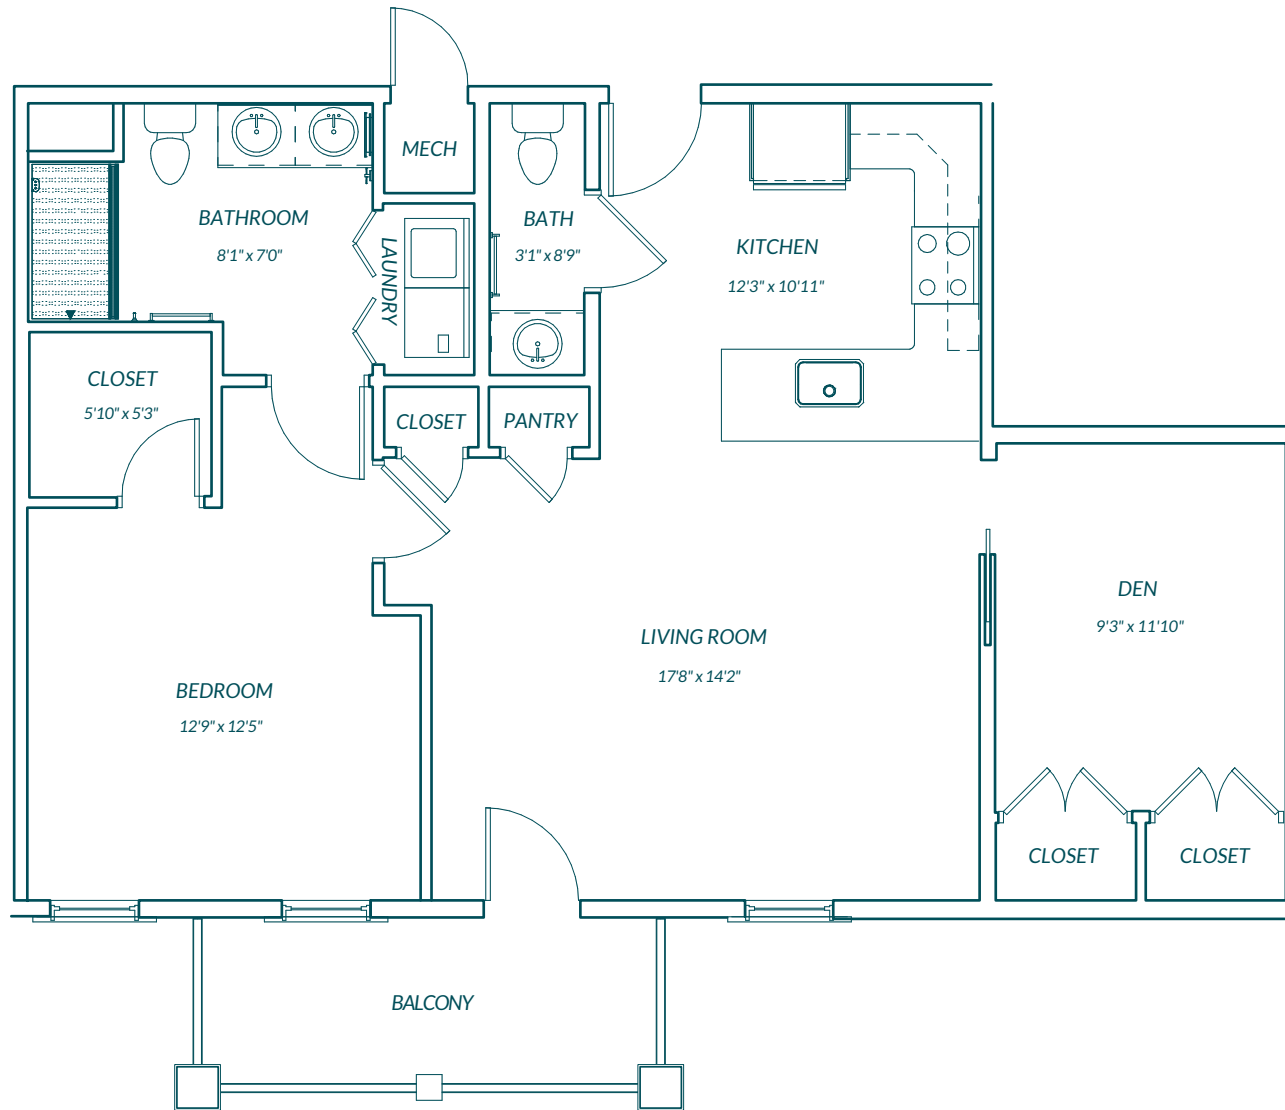

THE COLEMAN

2 bedrooms · 2 baths · 1,217 square feet

THE HERITAGE

2 bedrooms · 2 baths · 1,178 square feet

THE LAFAYETTE

1 bedroom · 1.5 baths · 756 square feet

THE OAKLAND 1

2 bedrooms · 1 den · 2 baths · 1,407 square feet

THE OAKLAND 2

2 bedrooms · 1 den · 2 baths · 1,565 square feet

THE OAKLAND 2C

2 bedrooms · 1 den · 2 baths · 1,407 square feet

THE OAKLAND 3

2 bedrooms · 1 den · 1 sitting room · 2 baths · 1,740 square feet

THE OAKLAND TOWER

2 bedrooms · 1 den · 2 baths · 1,553 square feet

THE PALMETTO

1 bedroom · 1 den · 2 baths · 949 square feet

THE RUTLEDGE

1 bedroom · 1 den · 1.5 baths · 939 square feet

THE SAWGRASS

1 bedroom · 1 bath · 696 square feet