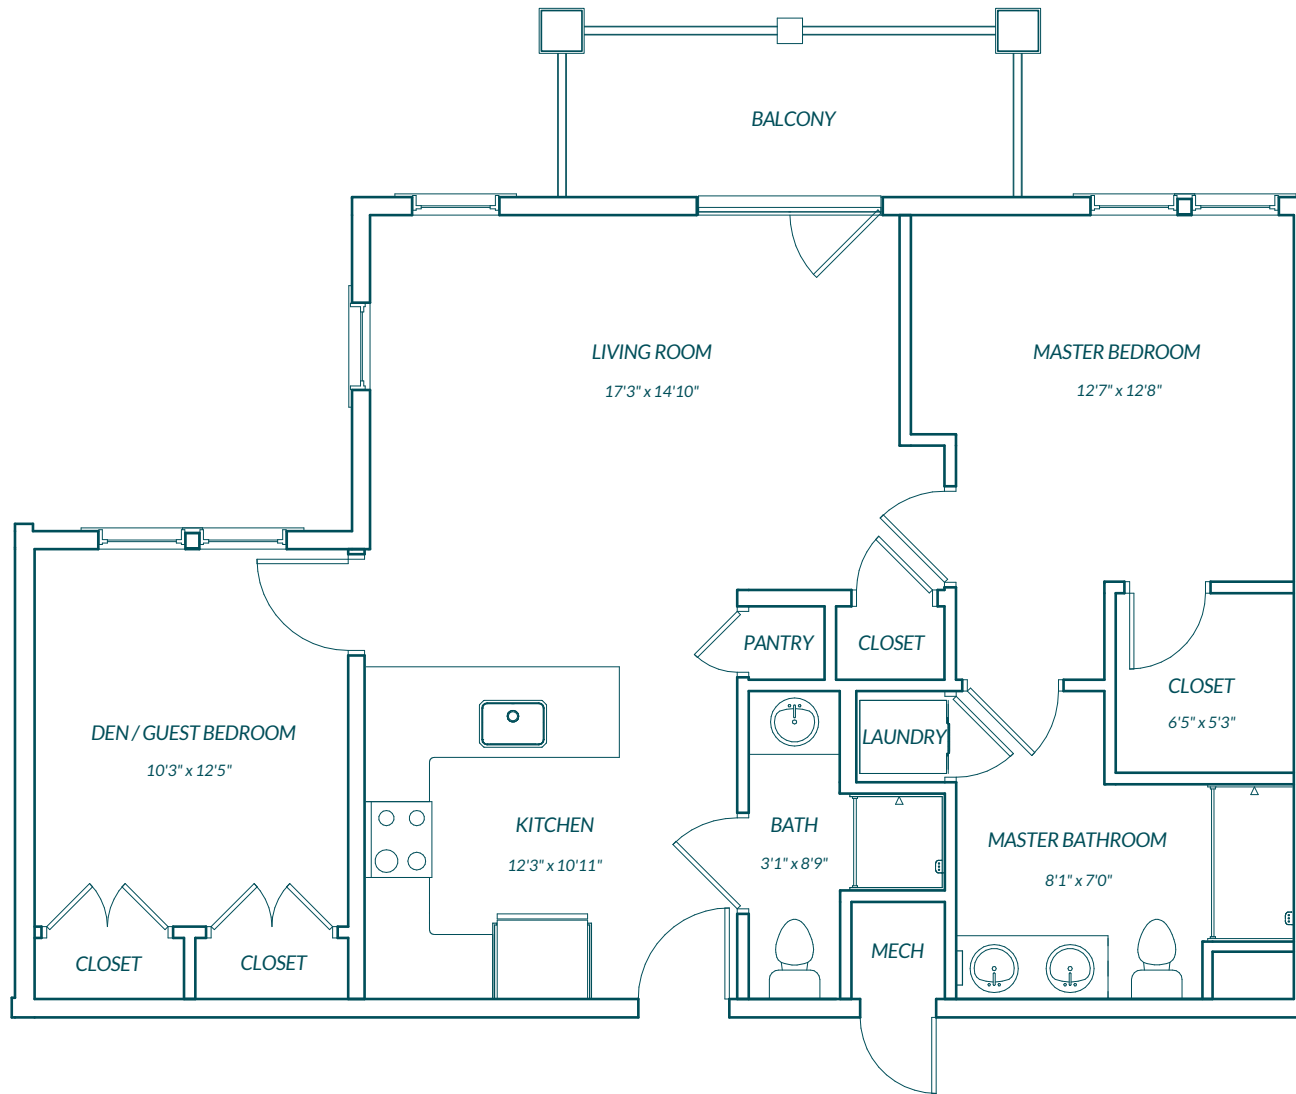

THE COLEMAN

2 bedrooms · 2 baths · 1,217 square feet

THE HERITAGE

2 bedrooms · 2 baths · 1,178 square feet

THE LAFAYETTE

1 bedroom · 1.5 baths · 756 square feet

THE OAKLAND 1

2 bedrooms · 1 den · 2 baths · 1,407 square feet

THE OAKLAND 2

2 bedrooms · 1 den · 2 baths · 1,565 square feet

THE OAKLAND 2C

2 bedrooms · 1 den · 2 baths · 1,407 square feet

THE OAKLAND 3

2 bedrooms · 1 den · 1 sitting room · 2 baths · 1,740 square feet

THE OAKLAND TOWER

2 bedrooms · 1 den · 2 baths · 1,553 square feet

THE PALMETTO

1 bedroom · 1 den · 2 baths · 949 square feet

THE RUTLEDGE

1 bedroom · 1 den · 1.5 baths · 939 square feet

THE SAWGRASS

1 bedroom · 1 bath · 696 square feet