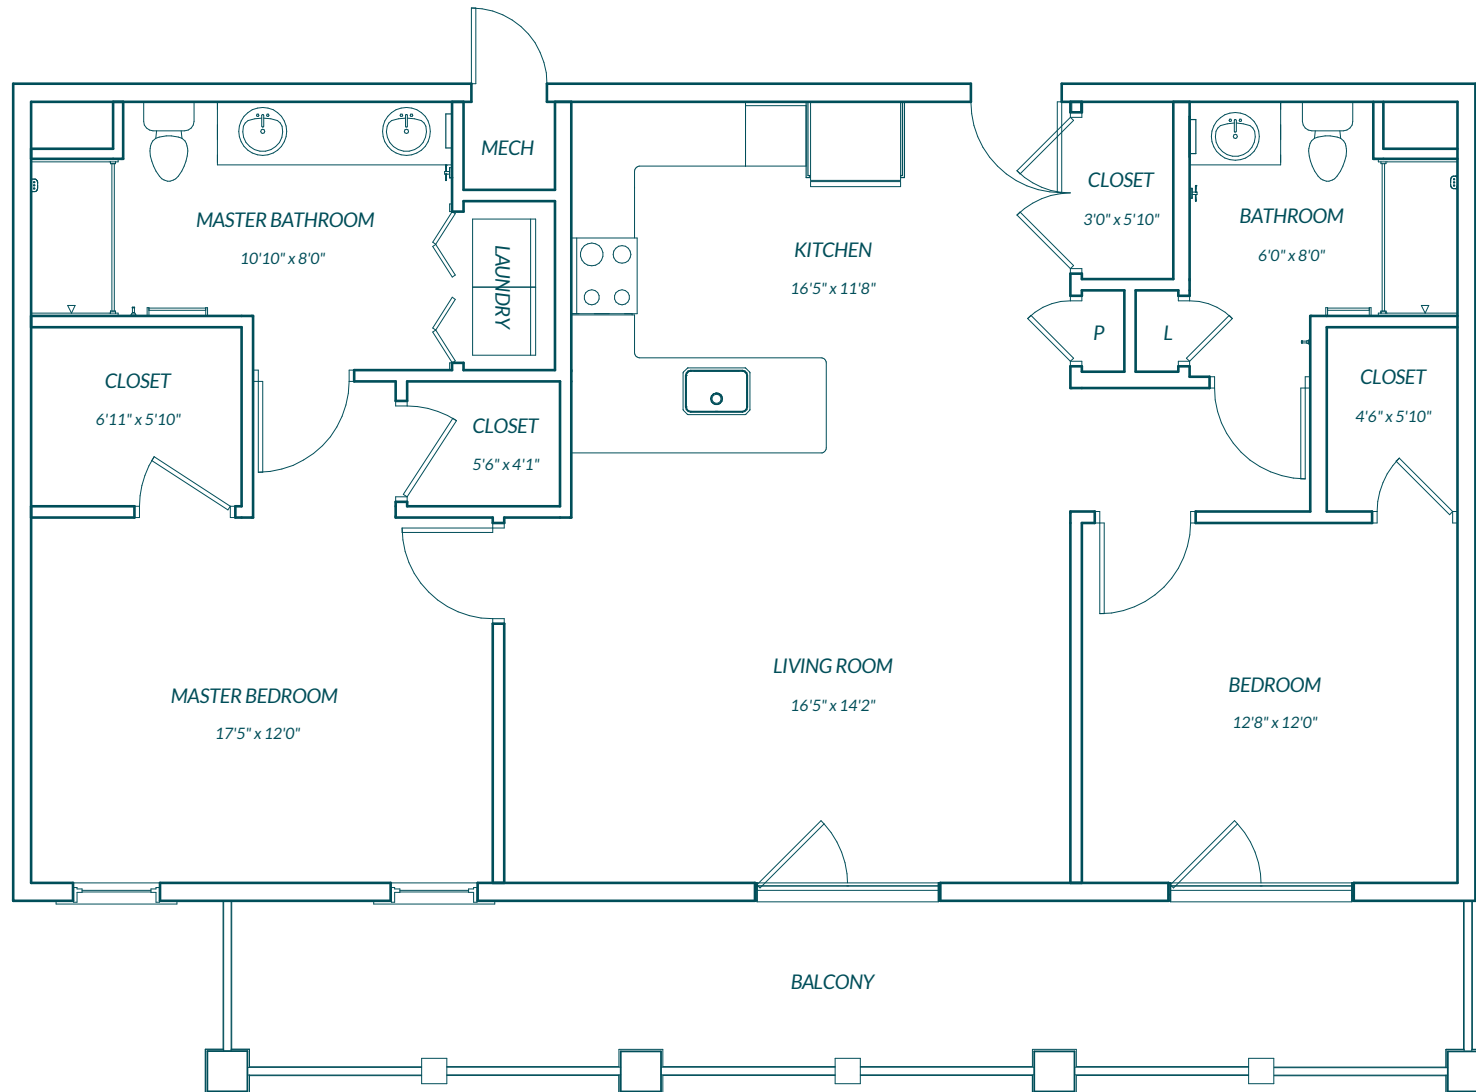

THE COLEMAN

2 bedrooms · 2 baths · 1,217 square feet

THE HERITAGE

2 bedrooms · 2 baths · 1,178 square feet

THE LAFAYETTE

1 bedroom · 1.5 baths · 756 square feet

THE OAKLAND 1

2 bedrooms · 1 den · 2 baths · 1,407 square feet

THE OAKLAND 2

2 bedrooms · 1 den · 2 baths · 1,565 square feet

THE OAKLAND 2C

2 bedrooms · 1 den · 2 baths · 1,407 square feet

THE OAKLAND 3

2 bedrooms · 1 den · 1 sitting room · 2 baths · 1,740 square feet

THE OAKLAND TOWER

2 bedrooms · 1 den · 2 baths · 1,553 square feet

THE PALMETTO

1 bedroom · 1 den · 2 baths · 949 square feet

THE RUTLEDGE

1 bedroom · 1 den · 1.5 baths · 939 square feet

THE SAWGRASS

1 bedroom · 1 bath · 696 square feet