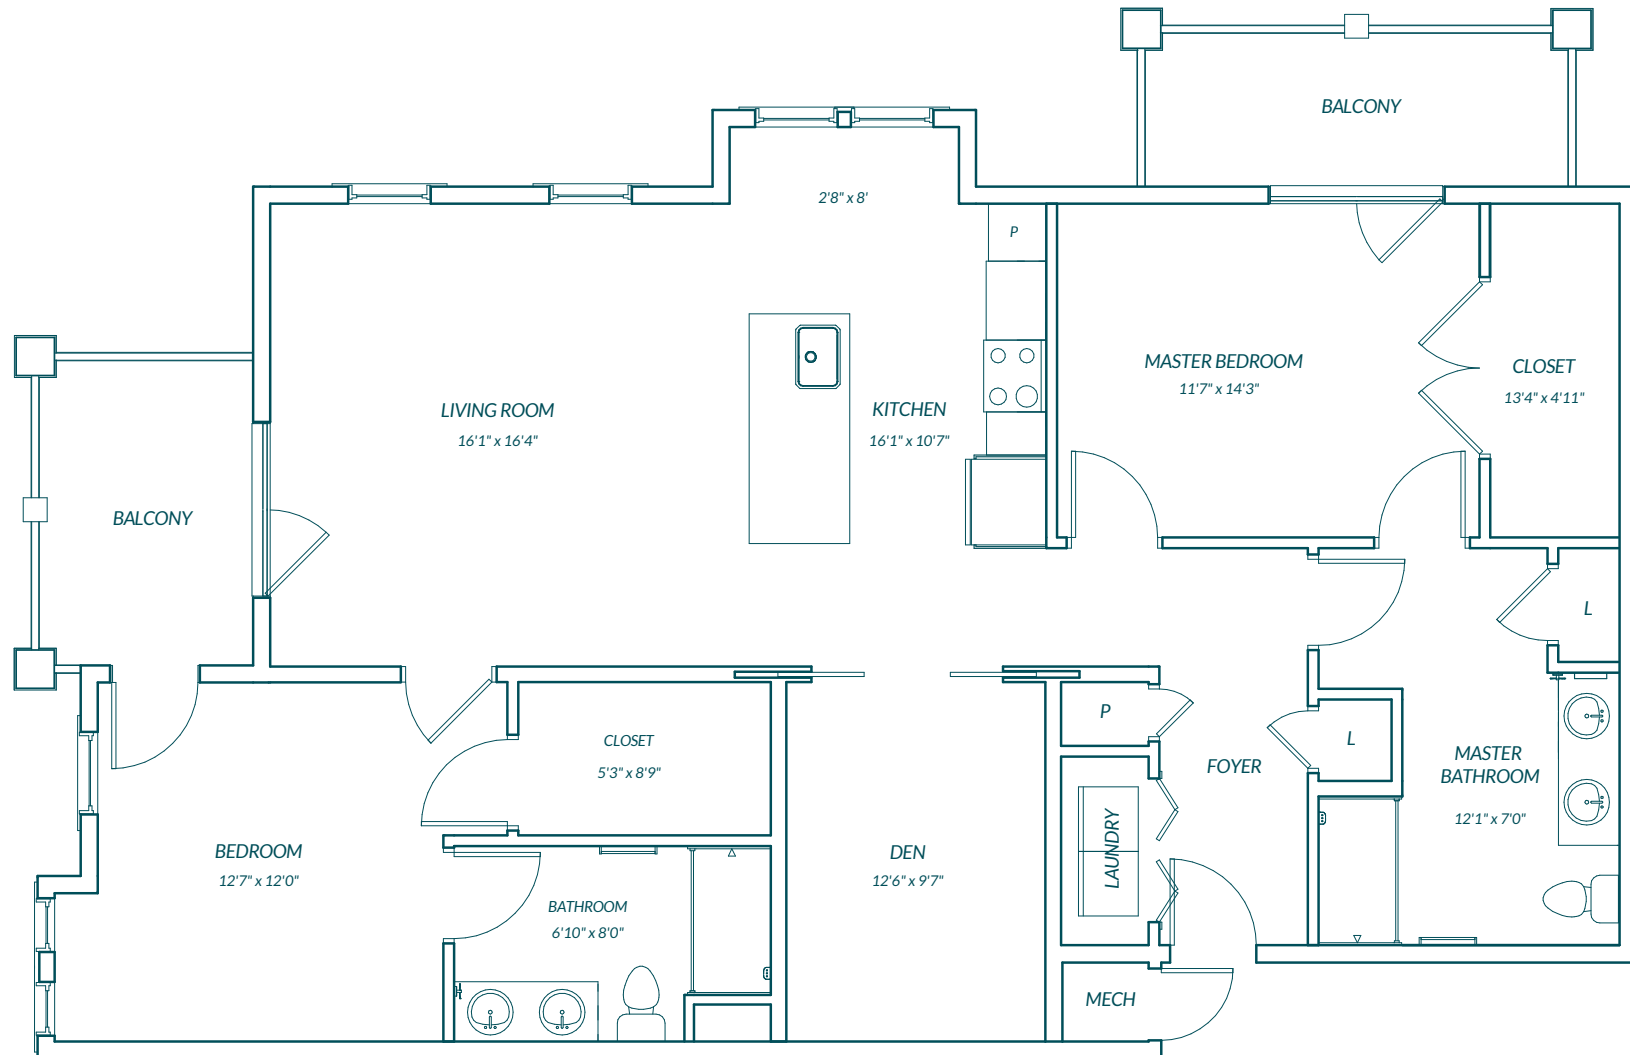

THE COLEMAN

2 bedrooms · 2 baths · 1,217 square feet

THE HERITAGE

2 bedrooms · 2 baths · 1,178 square feet

THE LAFAYETTE

1 bedroom · 1.5 baths · 756 square feet

THE OAKLAND 1

2 bedrooms · 1 den · 2 baths · 1,407 square feet

THE OAKLAND 2

2 bedrooms · 1 den · 2 baths · 1,565 square feet

THE OAKLAND 2C

2 bedrooms · 1 den · 2 baths · 1,407 square feet

THE OAKLAND 3

2 bedrooms · 1 den · 1 sitting room · 2 baths · 1,740 square feet

THE OAKLAND TOWER

2 bedrooms · 1 den · 2 baths · 1,553 square feet

THE PALMETTO

1 bedroom · 1 den · 2 baths · 949 square feet

THE RUTLEDGE

1 bedroom · 1 den · 1.5 baths · 939 square feet

THE SAWGRASS

1 bedroom · 1 bath · 696 square feet