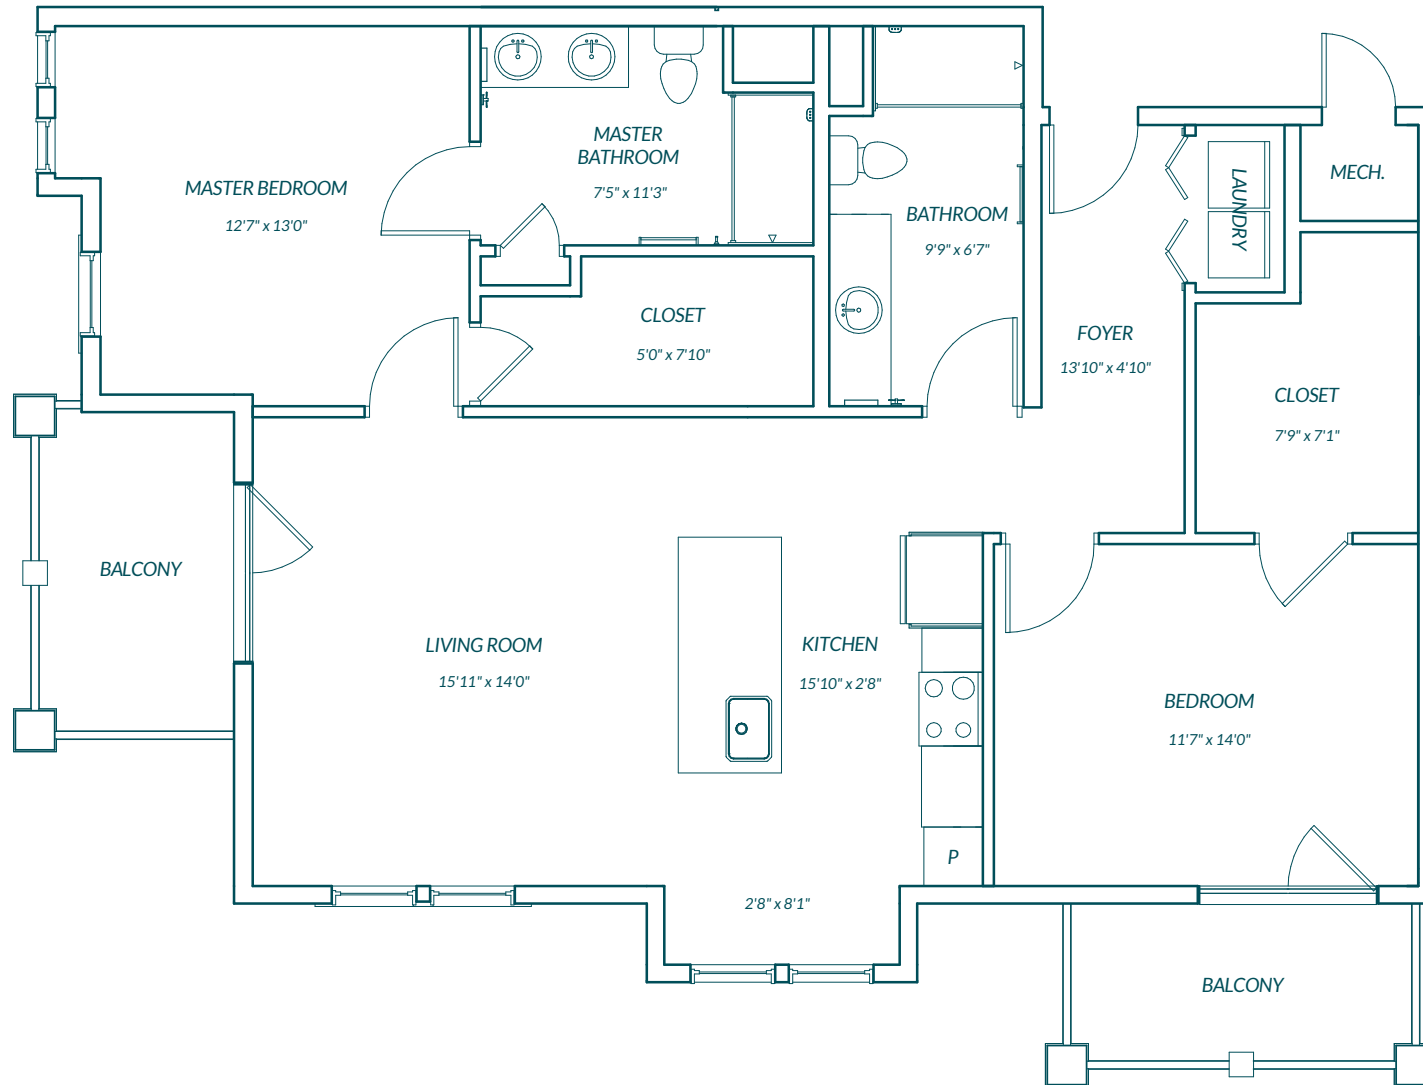

THE COLEMAN

2 bedrooms · 2 baths · 1,217 square feet

THE HERITAGE

2 bedrooms · 2 baths · 1,178 square feet

THE LAFAYETTE

1 bedroom · 1.5 baths · 756 square feet

THE OAKLAND 1

2 bedrooms · 1 den · 2 baths · 1,407 square feet

THE OAKLAND 2

2 bedrooms · 1 den · 2 baths · 1,565 square feet

THE OAKLAND 2C

2 bedrooms · 1 den · 2 baths · 1,407 square feet

THE OAKLAND 3

2 bedrooms · 1 den · 1 sitting room · 2 baths · 1,740 square feet

THE OAKLAND TOWER

2 bedrooms · 1 den · 2 baths · 1,553 square feet

THE PALMETTO

1 bedroom · 1 den · 2 baths · 949 square feet

THE RUTLEDGE

1 bedroom · 1 den · 1.5 baths · 939 square feet

THE SAWGRASS

1 bedroom · 1 bath · 696 square feet