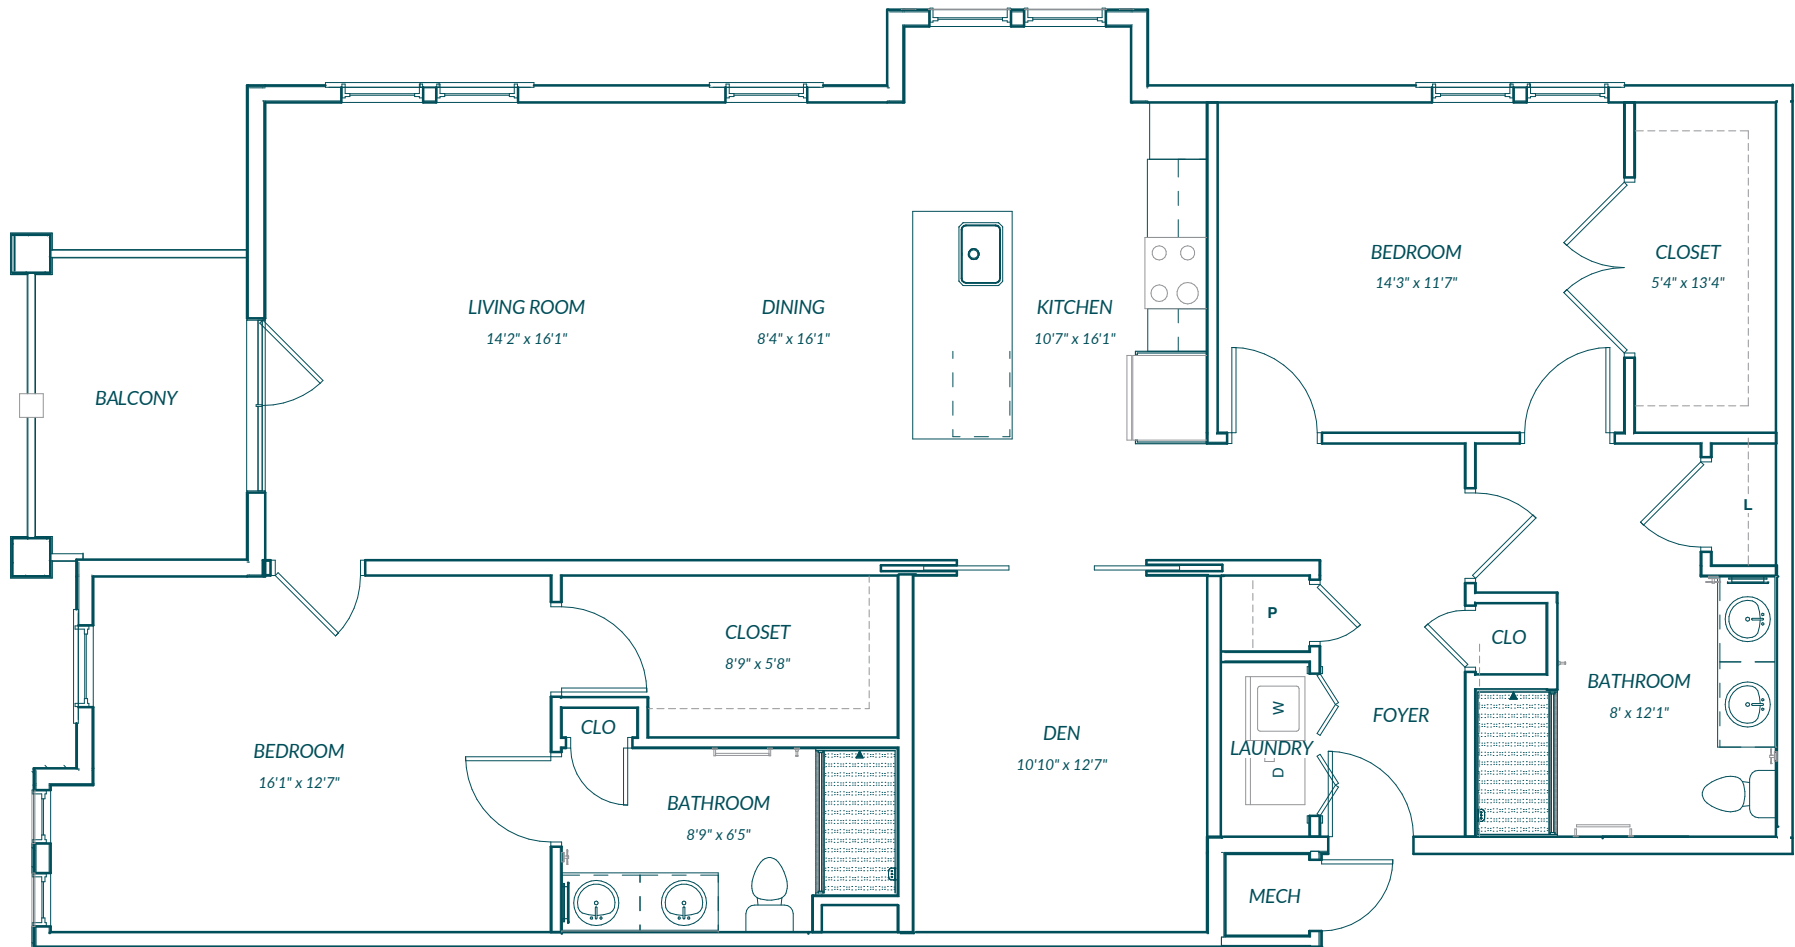

THE COLEMAN

2 bedrooms · 2 baths · 1,217 square feet

THE HERITAGE

2 bedrooms · 2 baths · 1,178 square feet

THE LAFAYETTE

1 bedroom · 1.5 baths · 756 square feet

THE OAKLAND 1

2 bedrooms · 1 den · 2 baths · 1,407 square feet

THE OAKLAND 2

2 bedrooms · 1 den · 2 baths · 1,565 square feet

THE OAKLAND 2C

2 bedrooms · 1 den · 2 baths · 1,407 square feet

THE OAKLAND 3

2 bedrooms · 1 den · 1 sitting room · 2 baths · 1,740 square feet

THE OAKLAND TOWER

2 bedrooms · 1 den · 2 baths · 1,553 square feet

THE PALMETTO

1 bedroom · 1 den · 2 baths · 949 square feet

THE RUTLEDGE

1 bedroom · 1 den · 1.5 baths · 939 square feet

THE SAWGRASS

1 bedroom · 1 bath · 696 square feet