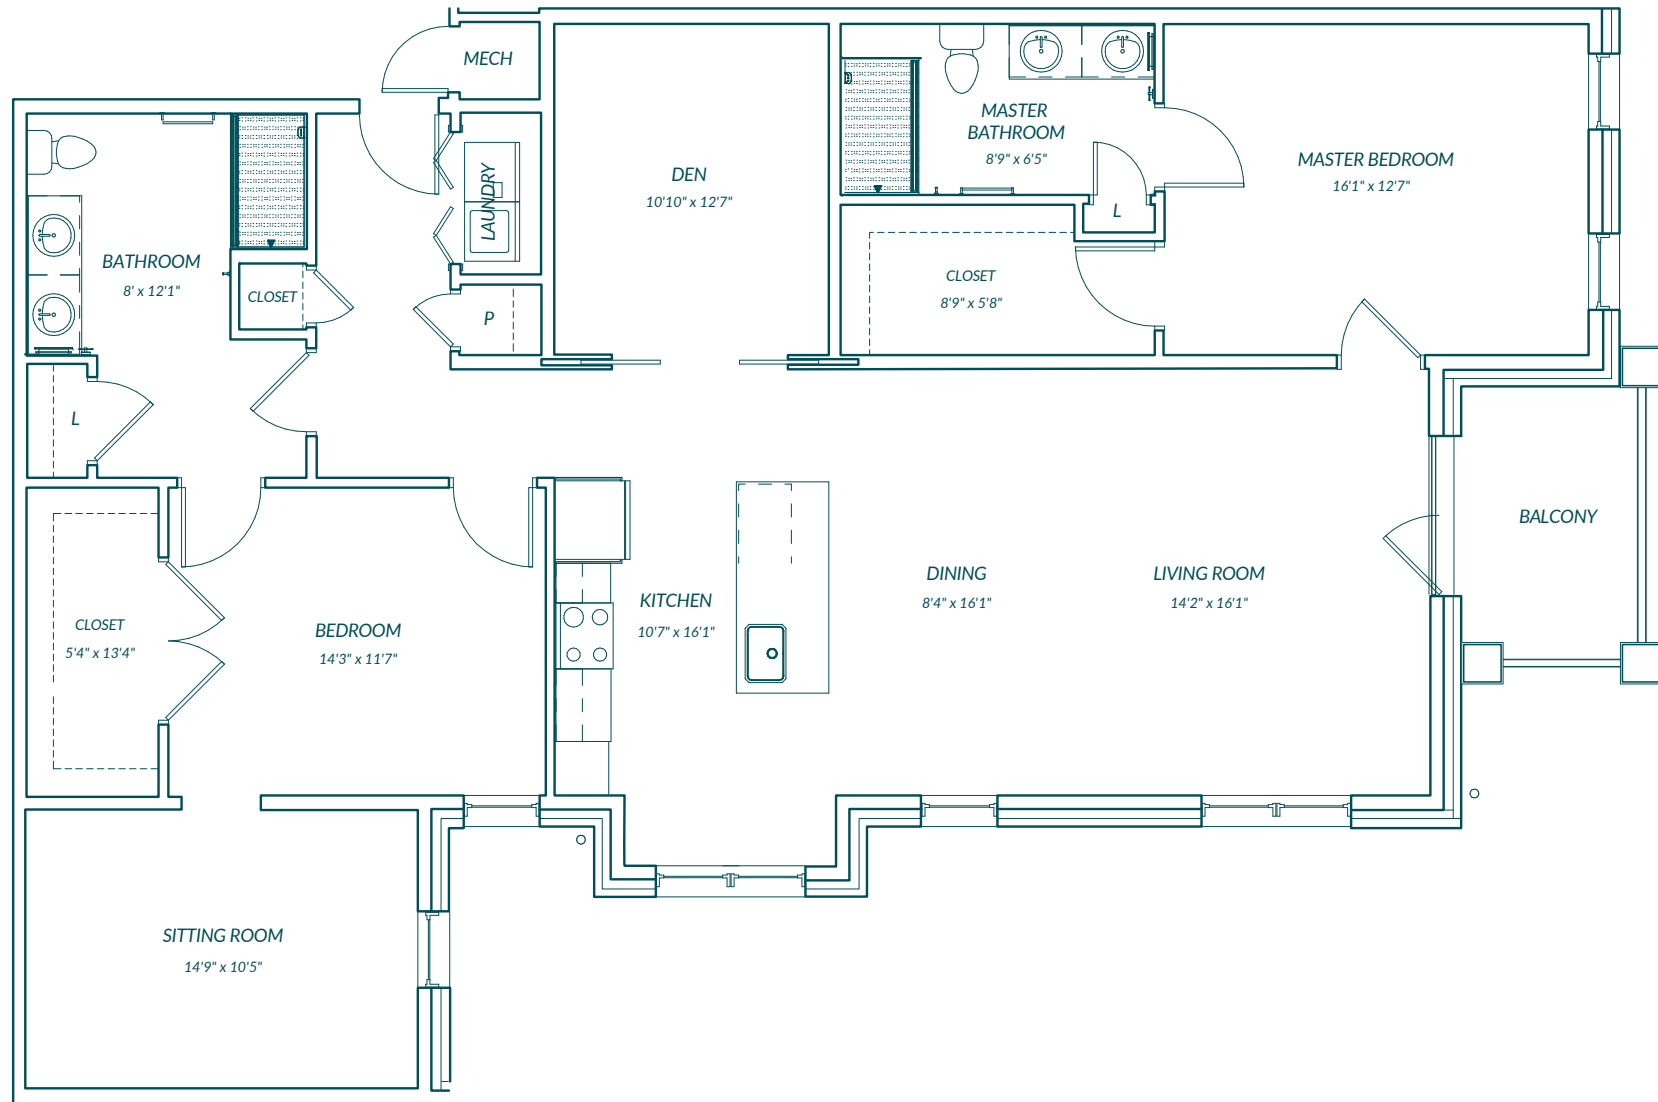

THE COLEMAN

2 bedrooms · 2 baths · 1,217 square feet

THE HERITAGE

2 bedrooms · 2 baths · 1,178 square feet

THE LAFAYETTE

1 bedroom · 1.5 baths · 756 square feet

THE OAKLAND 1

2 bedrooms · 1 den · 2 baths · 1,407 square feet

THE OAKLAND 2

2 bedrooms · 1 den · 2 baths · 1,565 square feet

THE OAKLAND 2C

2 bedrooms · 1 den · 2 baths · 1,407 square feet

THE OAKLAND 3

2 bedrooms · 1 den · 1 sitting room · 2 baths · 1,740 square feet

THE OAKLAND TOWER

2 bedrooms · 1 den · 2 baths · 1,553 square feet

THE PALMETTO

1 bedroom · 1 den · 2 baths · 949 square feet

THE RUTLEDGE

1 bedroom · 1 den · 1.5 baths · 939 square feet

THE SAWGRASS

1 bedroom · 1 bath · 696 square feet