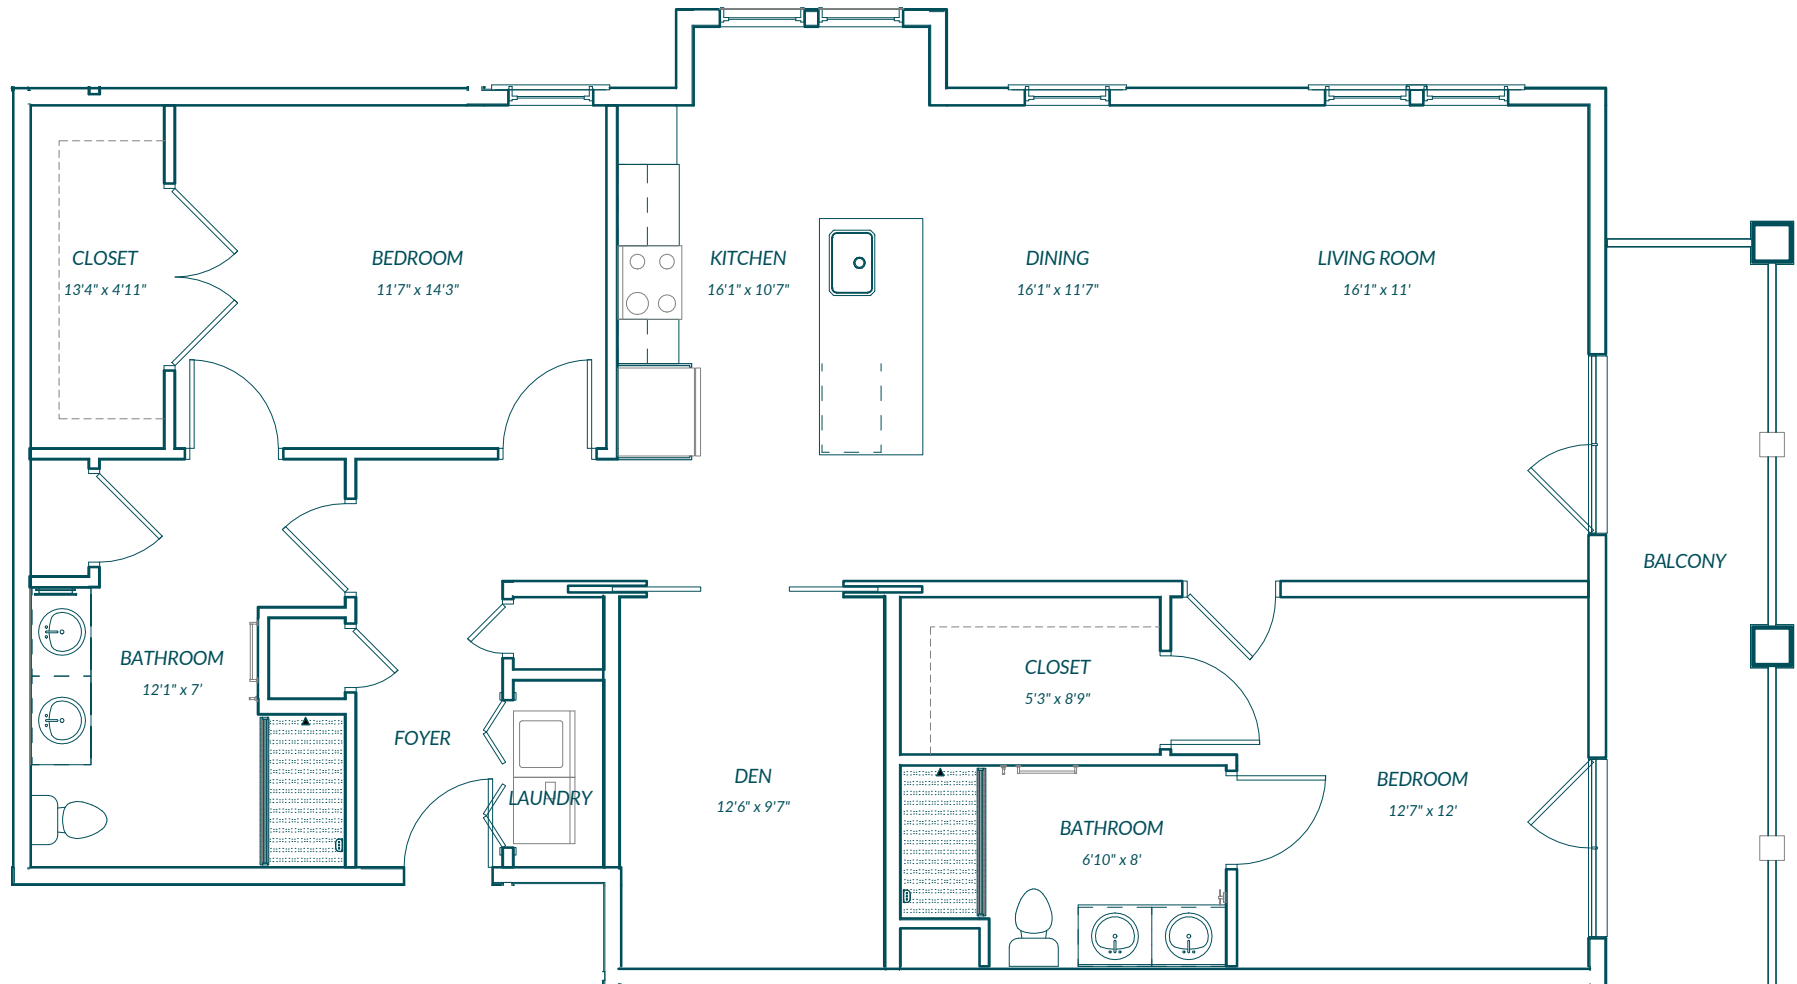

THE COLEMAN

2 bedrooms · 2 baths · 1,217 square feet

THE HERITAGE

2 bedrooms · 2 baths · 1,178 square feet

THE LAFAYETTE

1 bedroom · 1.5 baths · 756 square feet

THE OAKLAND 1

2 bedrooms · 1 den · 2 baths · 1,407 square feet

THE OAKLAND 2

2 bedrooms · 1 den · 2 baths · 1,565 square feet

THE OAKLAND 2C

2 bedrooms · 1 den · 2 baths · 1,407 square feet

THE OAKLAND 3

2 bedrooms · 1 den · 1 sitting room · 2 baths · 1,740 square feet

THE OAKLAND TOWER

2 bedrooms · 1 den · 2 baths · 1,553 square feet

THE PALMETTO

1 bedroom · 1 den · 2 baths · 949 square feet

THE RUTLEDGE

1 bedroom · 1 den · 1.5 baths · 939 square feet

THE SAWGRASS

1 bedroom · 1 bath · 696 square feet